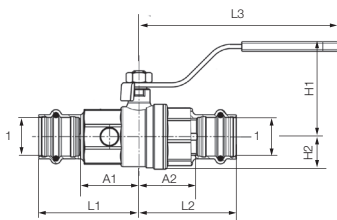

| Component | Material |
|-----------------|------------------------|
| Body | Zero Lead Brass CW511L |
| Ball | 316 Stainless Steel |
| Seat | Reinforced PTFE |
| Stem | Brass |
| Stem Seals | EPDM |
| Nut | Zinc-plated steel |
| Sealing Element | EPDM |

Viega ProPress Ball Valve Zero Lead Bronze - Model 2975.3ZL

| Part No. | Size (in) | H1 (in) | H2 (in) | L1 (in) | L2 | L3 (in) | A1 (in) | A2 (in) | Cv (US gal/min) |
|----------|-----------|---------|---------|---------|------|---------|---------|---------|-----------------|
| | 1 | | | | | | | | |
| 87845 | 1/2 | 2.05 | 0.63 | 2.01 | 1.97 | 4.61 | 1.18 | 1.14 | 13.5 |
| 87850 | 3/4 | 2.20 | 0.75 | 2.28 | 2.24 | 4.61 | 1.38 | 1.34 | 29.9 |