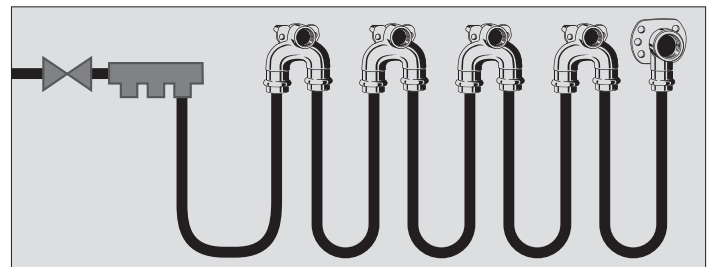

safer domestic water distribution system.

ProPress double drop elbows allow water distribution systems to be designed using concepts that minimize stagnation. Domestic water can be plumbed so that the use of a single fixture will generate flow up to many fixtures. Whenever a fixture in a ring or series is operated, fresh water flows up to the connection points of other fixtures. Installing fixtures in a ring or in series, utilizing double drop elbows can drastically reduce dead legs.

Features

- Reduce dead legs to minimize stagnation
- Can be used for hot and cold water systems
- Smart Connect® technology
- Integrated mounting bracket
- FPT outlet connection

Ratings

- Temperature range: 0° to 250°F
- Maximum Operating Pressure: 300 psi

Approvals

- NSF/ANSI 61 and 372
- IAPMO PS117
- ICC ES PMG 1037
- CSA

This document is subject to updates. For the most current Viega technical literature please visit www.viega.us.

Viega products are designed to be installed by licensed and trained plumbing and mechanical professionals who are familiar with Viega products and their installation. **Installation by non-professionals may void Viega LLC's warranty.**

Zero lead identifies Viega products meeting the lead free requirements of NSF 61 through testing under NSF/ANSI 372 (0.25% or less maximum weighted average lead content.)

Series Installation

Ring Installation