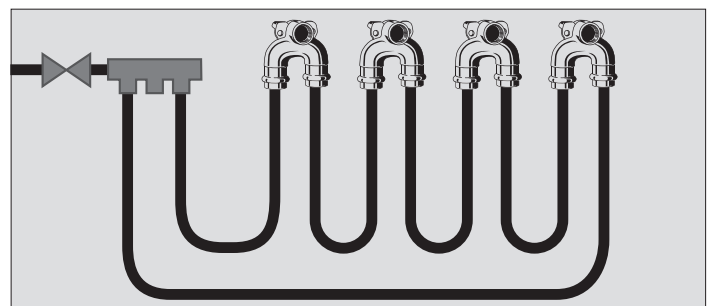

safer domestic water distribution system.

ProPress double drop elbows allow water distribution systems to be designed using concepts that minimize stagnation. Domestic water can be plumbed so that the use of a single fixture will generate flow up to many fixtures. Whenever a fixture in a ring or series is operated, fresh water flows up to the connection points of other fixtures. Installing fixtures in a ring or in series, utilizing double drop elbows can drastically reduce dead legs.

Features

- Reduce dead legs to minimize stagnation
- Can be used for hot and cold water systems
- Smart Connect® technology
- Integrated mounting bracket
- FPT outlet connection

Ratings

- Temperature range: 0° to 250°F
- Maximum Operating Pressure: 300 psi

Zero lead identifies Viega products meeting the lead free requirements of NSF 61 through testing under NSF/ANSI 372 (0.25% or less maximum weighted average lead content.)

Series Installation

Ring Installation

Viega ProPress Double Drop Elbow Zero Lead Bronze P x P x FPT - Model 2928.7ZL

Part No.	Size (in)	A (in)	L (in)	L1 (in)	L2 (in)	L3 (in)	L4 (in)
	1 2 3						
78800	1/2 x 1/2 x 1/2 FNPT	1.34	2.17	1.97	1.10	0.67	1.57
78802	3/4 x 3/4 x 1/2 FNPT	1.54	2.44	1.97	1.10	0.83	2.05
78801	3/4 x 3/4 x 3/4 FNPT	1.54	2.44	1.97	1.12	0.83	1.89
78803	1 x 1 x 1/2 FNPT	1.77	2.68	2.36	1.10	0.87	2.52