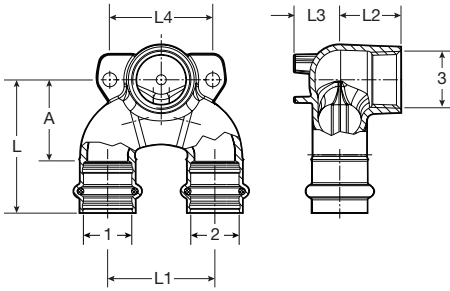

Zero lead identifies Viega products meeting the lead free requirements of NSF 61 through testing under NSF/ANSI 372 (0.25% or less maximum weighted average lead content.)

Series Installation

Ring Installation

Viega ProPress Double Drop Elbow Zero Lead Bronze P x P x FPT - Model 2928.7ZL

Part No.	Size (in)	A (in)	L (in)	L1 (in)	L2 (in)	L3 (in)	L4 (in)
	1 2 3						
78800	1/2 x 1/2 x 1/2 FNPT	1.34	2.17	1.97	1.10	0.67	1.57
78802	3/4 x 3/4 x 1/2 FNPT	1.54	2.44	1.97	1.10	0.83	2.05
78801	3/4 x 3/4 x 3/4 FNPT	1.54	2.44	1.97	1.12	0.83	1.89
78803	1 x 1 x 1/2 FNPT	1.77	2.68	2.36	1.10	0.87	2.52