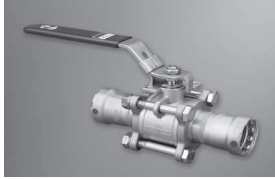

# Viega MegaPress® 3-Piece Ball Valve Model 4875.8

The MegaPress 3-piece carbon steel ball valve is equipped with a full port, 316 stainless steel 3-piece body and zinc-nickel-coated steel press ends. The ball valve features an EPDM sealing element, a 420 stainless grip ring, a 304 stainless separator ring, PTFE stem seals, a locking metal handle, and Viega's Smart Connect® technology for easy identification of unpressed connections during pressure testing.

### Features

- 316 stainless steel ball
- Blowout-proof 316 stainless steel stem
- 304 stainless steel locking handle
- Adjustable packing nut
- Reinforced PTFE seats
- Smart Connect technology
- ISO 5211 mounting pad

## Viega MegaPress 3-Piece Carbon Steel Ball Valve - Model 4875.8

Part No.	Size (in)	A (in)	L (in)	L1 (in)	H (in)	H1 (in)
	<b>1</b>					
28500	1/2	1.72	2.80	5.88	2.85	1.04
28501	3/4	1.91	3.06	5.88	2.93	1.16
28502	1	2.19	3.54	7.54	3.33	1.40
28503	1 1/4	2.50	4.31	7.54	3.57	1.57
28504	1 1/2	2.92	4.79	7.54	3.89	1.83
28505	2	3.09	5.07	7.54	3.89	1.83