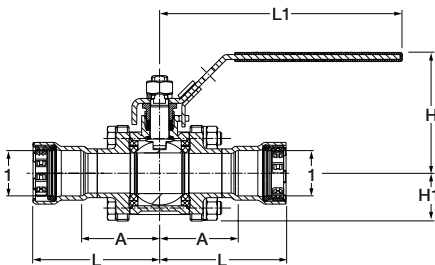

# Viega MegaPress® 3-Piece Ball Valve Model 4875.8

The MegaPress 3-piece carbon steel ball valve is equipped with a full port, 316 stainless steel 3-piece body and zinc-nickel-coated steel press ends. The ball valve features an EPDM sealing element, a 420 stainless grip ring, a 304 stainless separator ring, PTFE stem seals, a locking metal handle, and Viega's Smart Connect® technology for easy identification of unpressed connections during pressure testing.

### Recommended Tools

- Standard-size press tool (minimum hydraulic ram output of 7,200 lbs.)
- #56013 MegaPress jaw/ring kit ( 1/2" to 2")

Viega products are designed to be installed by licensed and trained plumbing and mechanical professionals who are familiar with Viega products and their installation. **Installation by non-professionals may void Viega LLC's warranty.**

## Viega MegaPress 3-Piece Carbon Steel Ball Valve - Model 4875.8

Part No.	Size (in)	A (in)	L (in)	L1 (in)	H (in)	H1 (in)
	<b>1</b>					
28500	1/2	1.72	2.80	5.88	2.85	1.04
28501	3/4	1.91	3.06	5.88	2.93	1.16
28502	1	2.19	3.54	7.54	3.33	1.40
28503	1 1/4	2.50	4.31	7.54	3.57	1.57
28504	1 1/2	2.92	4.79	7.54	3.89	1.83
28505	2	3.09	5.07	7.54	3.89	1.83

Valve Size (in)	Valve Body Bolt & Nut Size	Bolt Torque +/- 5 ft/lbs (Nm)	Valve Stem Nut Size		Stem Nut		
			ft/lbs	(Nm)	ft/lbs	(Nm)	
1/2	M8 x 55	M8	7.5	(10)	AF 16 mm	7.5	10
3/4	M8 x 65	M8	15	(20)	AF 18 mm	11	15
1	M10 x 75	M10	15	(20)	AF 21 mm	11	15
1 1/4	M10 x 90	M10	22.5	(30)	AF 22 mm	18.5	25
1 1/2	M10 x 100	M10	22.5	(30)	AF 24 mm	18.5	25
2	M10 x 100	M10	22.5	(30)	AF 24 mm	18.5	25