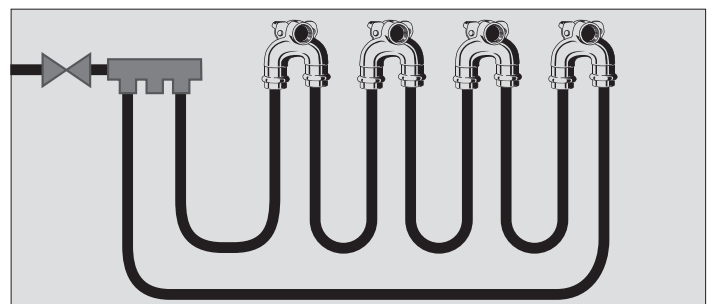

safer domestic water distribution system.

ProPress double drop elbows allow water distribution systems to be designed using concepts that minimize stagnation. Domestic water can be plumbed so that the use of a single fixture will generate flow up to many fixtures. Whenever a fixture in a ring or series is operated, fresh water flows up to the connection points of other fixtures. Installing fixtures in a ring or in series, utilizing double drop elbows can drastically reduce dead legs.

Features

- Reduce dead legs to minimize stagnation
- Can be used for hot and cold water systems
- Smart Connect® technology
- Integrated mounting bracket
- FPT outlet connection

Ratings

- Temperature range: 0° to 250°F
- Maximum Operating Pressure: 300 psi

Zero lead identifies Viega products meeting the lead free requirements of NSF 61 through testing under NSF/ANSI 372 (0.25% or less maximum weighted average lead content.)

Series Installation

Ring Installation

Viega ProPress Double Drop Elbow Zero Lead Bronze P x P x FPT - Model 2928.7ZL

Part No.	Size (in)	A (in)	L (in)	L1 (in)	L2 (in)	L3 (in)	L4 (in)
	1 2 3						
78800	1/2 x 1/2 x 1/2 FNPT	1.34	2.17	1.97	1.10	0.67	1.57
78802	3/4 x 3/4 x 1/2 FNPT	1.54	2.44	1.97	1.10	0.83	2.05
78801	3/4 x 3/4 x 3/4 FNPT	1.54	2.44	1.97	1.12	0.83	1.89
78803	1 x 1 x 1/2 FNPT	1.77	2.68	2.36	1.10	0.87	2.52