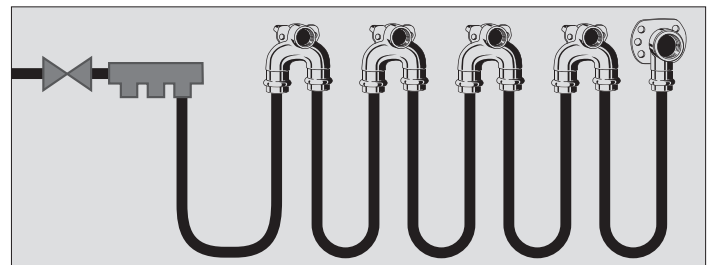

safer domestic water distribution system.

ProPress double drop elbows allow water distribution systems to be designed using concepts that minimize stagnation. Domestic water can be plumbed so that the use of a single fixture will generate flow up to many fixtures. Whenever a fixture in a ring or series is operated, fresh water flows up to the connection points of other fixtures. Installing fixtures in a ring or in series, utilizing double drop elbows can drastically reduce dead legs.

Features

- Reduce dead legs to minimize stagnation
- Can be used for hot and cold water systems
- Smart Connect® technology
- Integrated mounting bracket
- FPT outlet connection

Ratings

- Temperature range: 0° to 250°F
- Maximum Operating Pressure: 300 psi

Zero lead identifies Viega products meeting the lead free requirements of NSF 61 through testing under NSF/ANSI 372 (0.25% or less maximum weighted average lead content.)

Series Installation

Ring Installation

Viega ProPress Double Drop Elbow Zero Lead Bronze P x P x FPT - Model 2928.7ZL

Part No.	Size (in)	A (in)	L (in)	L1 (in)	L2 (in)	L3 (in)	L4 (in)
	1 2 3						
78800	1/2 x 1/2 x 1/2 FNPT	1.34	2.17	1.97	1.10	0.67	1.57
78802	3/4 x 3/4 x 1/2 FNPT	1.54	2.44	1.97	1.10	0.83	2.05
78801	3/4 x 3/4 x 3/4 FNPT	1.54	2.44	1.97	1.12	0.83	1.89
78803	1 x 1 x 1/2 FNPT	1.77	2.68	2.36	1.10	0.87	2.52