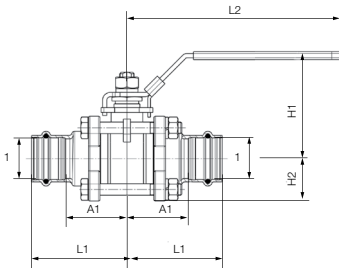

Tech Data

Viega ProPress® Bronze 3-Piece Ball Valve Model 2972.1ZL

The ProPress Bronze 3-Piece Ball valve is equipped with a full port, stainless-steel 3-piece body. The ball valve features an EPDM sealing element and Viega's Smart Connect® Technology

Accessories

- Handle model 4875.80
- Stem extension model 2972.12

Approvals

- Conforms to MSS SP-110
- NSF®-61
- NSF®-372
- NSF®-U.P. Code
- IAPMO/ANSI Z1157
- Listed by NSF to Commercial Hot

This document is subject to updates. For the most current Viega technical literature, please visit www.viega.us.

Component	Material
Body	316 stainless steel
Ball	316 stainless steel
Seat	Reinforced PTFE
Stem	316 stainless steel
Nut	316 stainless steel
Sealing element	EPDM

ProPress Bronze 3-Piece Ball Valve Model 2972.1ZL

Part No.	Size (in)	H1 (in)	H2 (in)	L1 (in)	L2 (in)	A1 (in)	Cv (US gal/min)	Bolt Torque (ft/lbs)
	1							
87275	1/2	2.28	0.91	1.93	3.98	1.10	10.9	7.5
87280	3/4	2.83	1.06	2.52	5.87	1.61	23.9	15
87285	1	2.91	1.14	2.60	5.87	1.70	47.3	15
87290	1 1/4	3.35	1.38	3.27	7.56	2.24	76.4	22.5
87295	1 1/2	3.58	1.54	3.78	7.56	2.36	113	22.5
87300	2	3.90	1.81	4.06	7.56	2.48	210	22.5