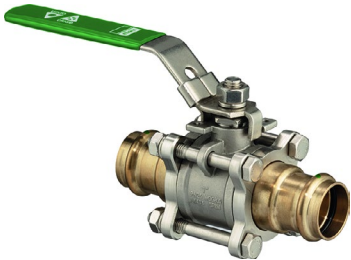

Tech Data

Viega ProPress® Bronze 3-Piece Ball Valve Model 2972.1ZL

The ProPress Bronze 3-Piece Ball valve is equipped with a full port, stainless-steel 3-piece body. The ball valve features an EPDM sealing element and Viega's Smart Connect® Technology

for easy identification of unpressed connections during pressure testing.

Features

- 316 stainless steel ball
- Blowout-proof 316 stainless steel stem
- Adjustable packing nut
- Reinforced PTFE seats
- ProPress connection
- Smart Connect® technology

Accessories

- Handle model 4875.80
- Stem extension model 2972.12

Approvals

- Conforms to MSS SP-110
- NSF®-61
- NSF®-372
- NSF®-U.P. Code
- IAPMO/ANSI Z1157
- Listed by NSF to Commercial Hot

This document is subject to updates. For the most current Viega technical literature, please visit www.viega.us.

Component	Material
Body	316 stainless steel
Ball	316 stainless steel
Seat	Reinforced PTFE
Stem	316 stainless steel
Nut	316 stainless steel
Sealing element	EPDM

ProPress Bronze 3-Piece Ball Valve Model 2972.1ZL